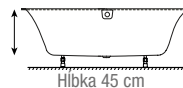

- 160 x 75, 1 396,00 € (1 994,00 €)
- 170 x 75, • 1 199,00 € (1 994,00 €)
- 180 x 80, • 1 299,00 € (2 254,00 €)
- 190 x 90, 1 698,00 € (2 452,00 €)

Quaryl[®]
by Villeroy & Boch

Quarylová vaňa Squaro Edge 12